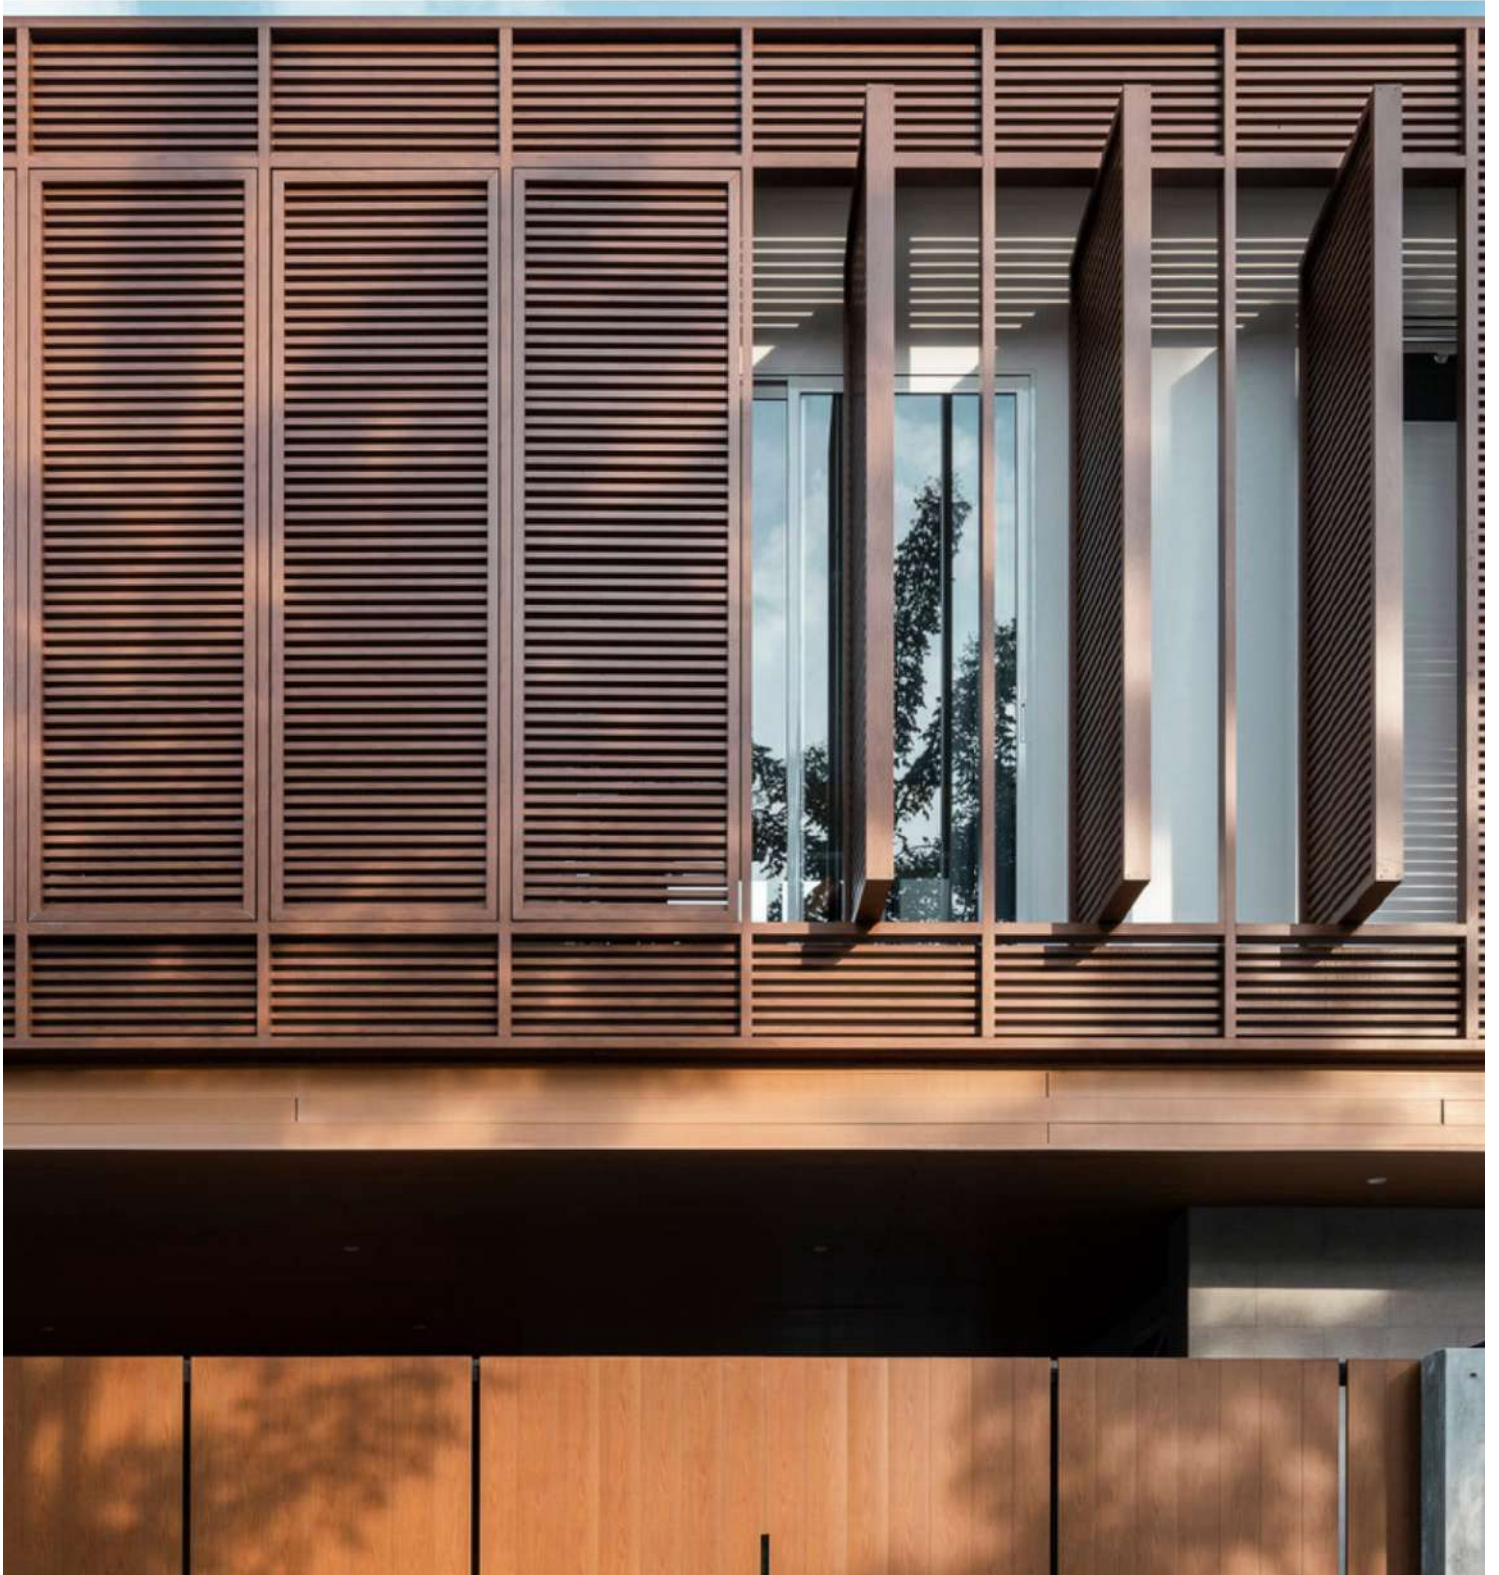

Eastern Oak®

ABOUT US

WE NEVER COMPROMIZE WITH QUALITY

Our company has gained immense recognition in this domain for trading and wholesaling WPC Louvers. The given wall cladding is precisely manufactured according to the ser standards of market using optimum grade material and ultra-modern technology. This wall cladding is offered in different colors, finishes and sizes as per the needs of customers in a given time frame. Our customers can avail this wall cladding at affordable rates.

Cladding is one of the most important aspects of a home or office building. It has to be durable, attractive, and easy to maintain. Our Vision is to provide become a global player by delivering best WPC Louvers.